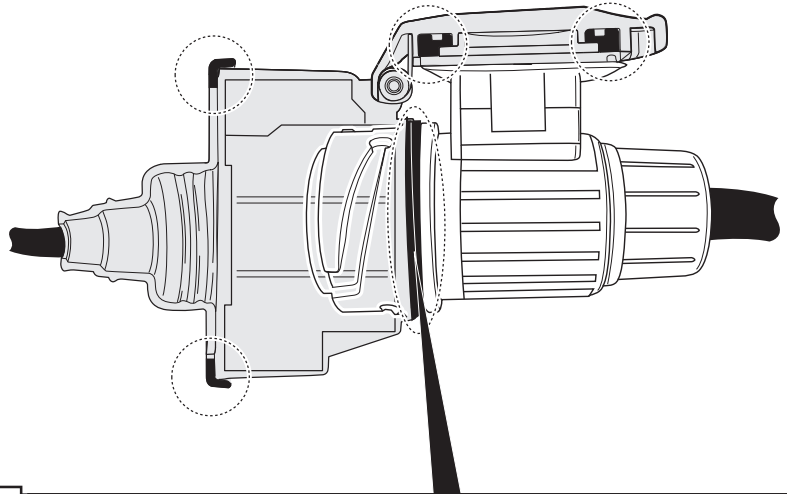

! INFO !

Do not charge the battery of the towing vehicle and/or towed vehicle directly via the socket.

User guide

SPARE PARTS

www.ecs-electronicsuk.co.uk

Partnr.: SE-037-D1U

User Guide

**Seat Alhambra 2011-
Volkswagen Sharan 2011-**

In a coupled trailer with working fog lamp, the fog lamp of the vehicle will be switched off, if applicable.

The flashing lights on the trailer are monitored. If one of the indicators of the trailer breaks down, a buzzer will be audible and/or a visual signal will be visible on the dashboard. Check the flashing lights on the trailer.

The wiring kit has a possibility to switch off any Park Distance Control in the case of a coupled trailer.

INFO : Ring.

INFO

INFO : Adapt.

INFO

INFO : Storage