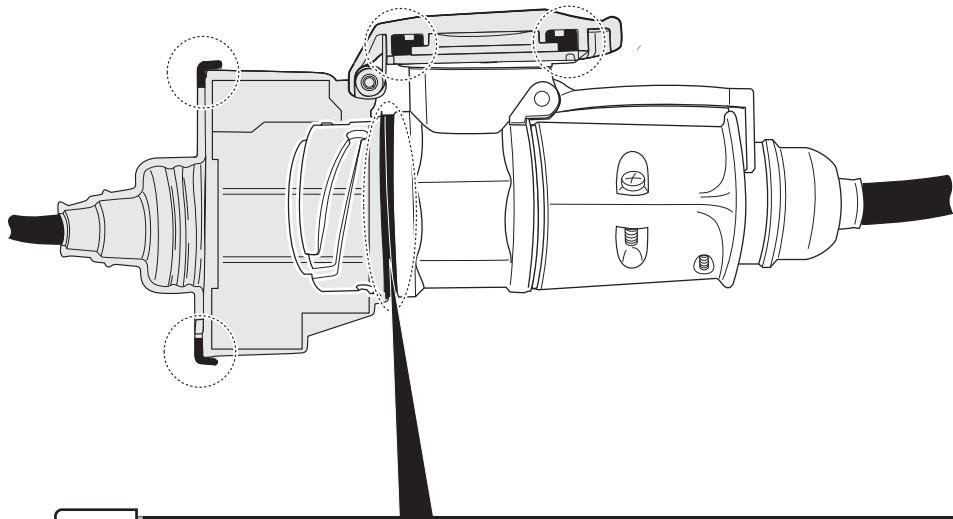

! INFO !

Do not charge the battery of the towing vehicle and/or towed vehicle directly via the socket.

User guide

SPARE PARTS

www.ecs-electronicsuk.co.uk

Partnr.: SE-037-D1U

User Guide

**Seat Alhambra 2011-
Volkswagen Sharan 2011-**

In a coupled trailer with working fog lamp, the fog lamp of the vehicle will be switched off, if applicable.

The flashing lights on the trailer are monitored. If one of the indicators of the trailer breaks down, a buzzer will be audible and/or a visual signal will be visible on the dashboard. Check the flashing lights on the trailer.

The wiring kit has a possibility to switch off any Park Distance Control in the case of a coupled trailer.

INFO : Ring.

INFO

INFO : Adapt.

INFO

INFO : Storage