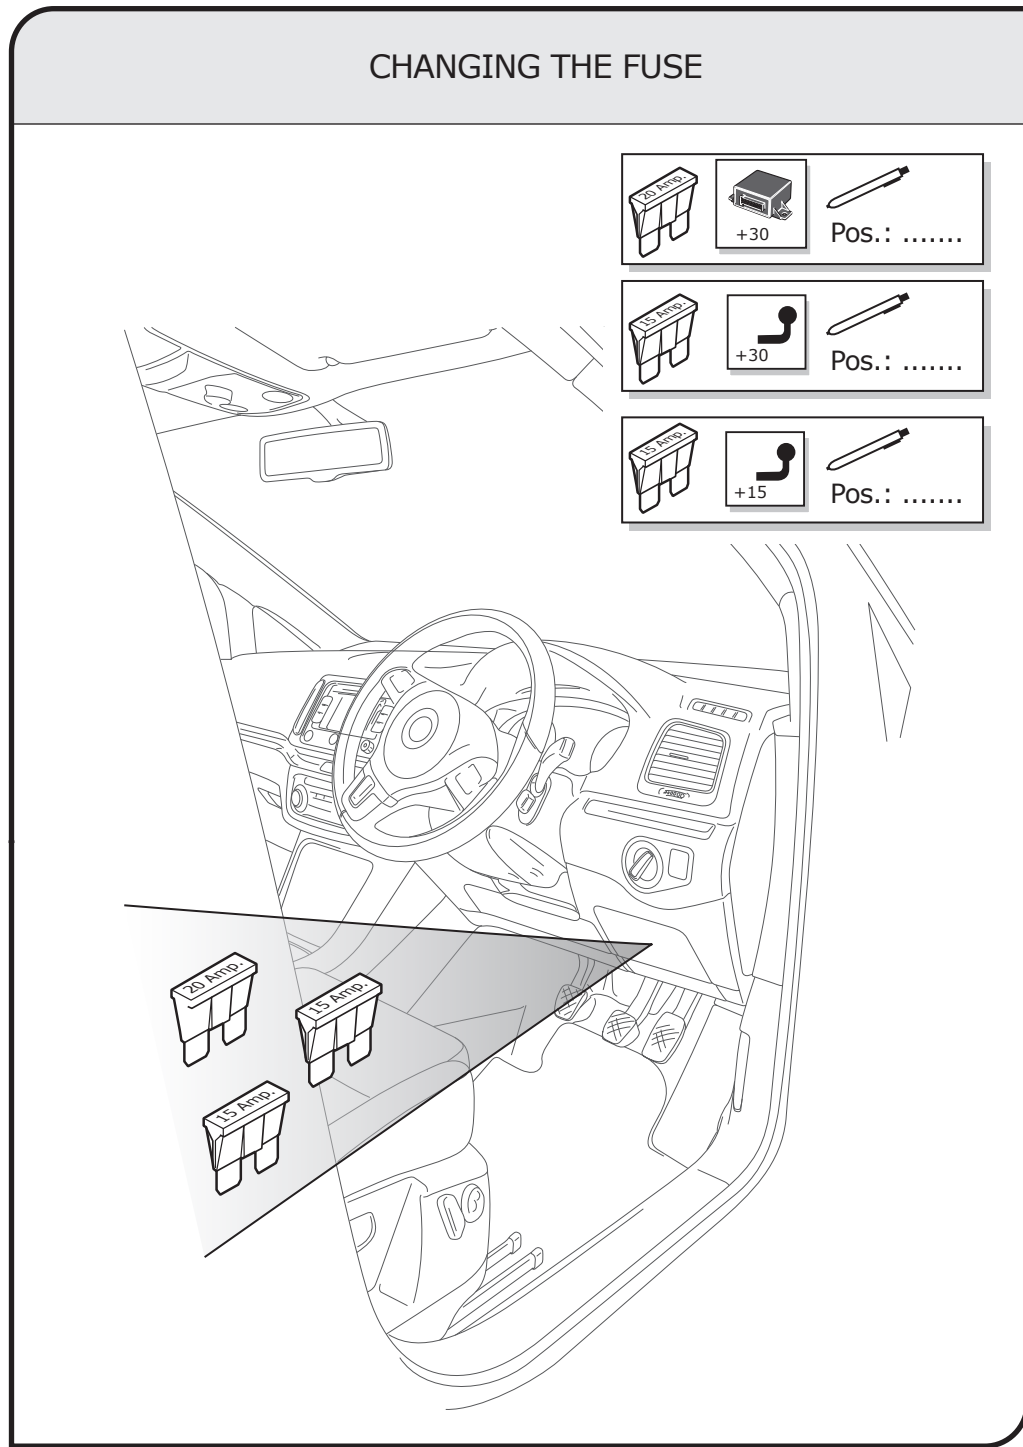

! INFO !

Do not charge the battery of the towing vehicle and/or towed vehicle directly via the socket.

User guide

SPARE PARTS

www.ecs-electronicsuk.co.uk

Partnr.: SE-037-D1U

User Guide

**Seat Alhambra 2011-
Volkswagen Sharan 2011-**

In a coupled trailer with working fog lamp, the fog lamp of the vehicle will be switched off, if applicable.

The flashing lights on the trailer are monitored. If one of the indicators of the trailer breaks down, a buzzer will be audible and/or a visual signal will be visible on the dashboard. Check the flashing lights on the trailer.